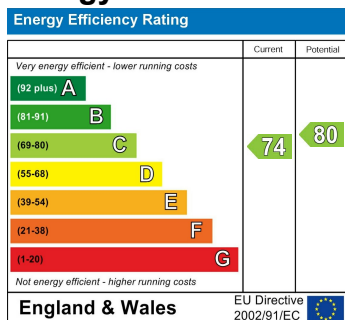

Floor Plans

Energy Performance Graph

These particulars, whilst believed to be accurate are set out as a general outline only for guidance and do not constitute any part of an offer or contract. Intending purchasers should not rely on them as statements of representation of fact, but must satisfy themselves by inspection or otherwise as to their accuracy. No person in this firm's employment has the authority to make or give any representation or warranty in respect of the property.